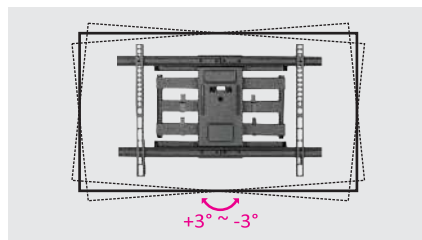

Weight Capacity
60kg/132lbs

Profile to Wall
**77-428mm/
3"-16.8"**

Tilt Range
+3° ~ -15°

Swivel Range
+60° ~ -60°

Screen Level
+3° ~ -3°

Cable Management

Curved TV

Tool-less Tilting
reduces annoying glare and reflections.

Level Adjustment
ensures perfect positioning.

Extendable Arm
offers maximum viewing flexibility.

Cable Management
keeps cables organized and protected.