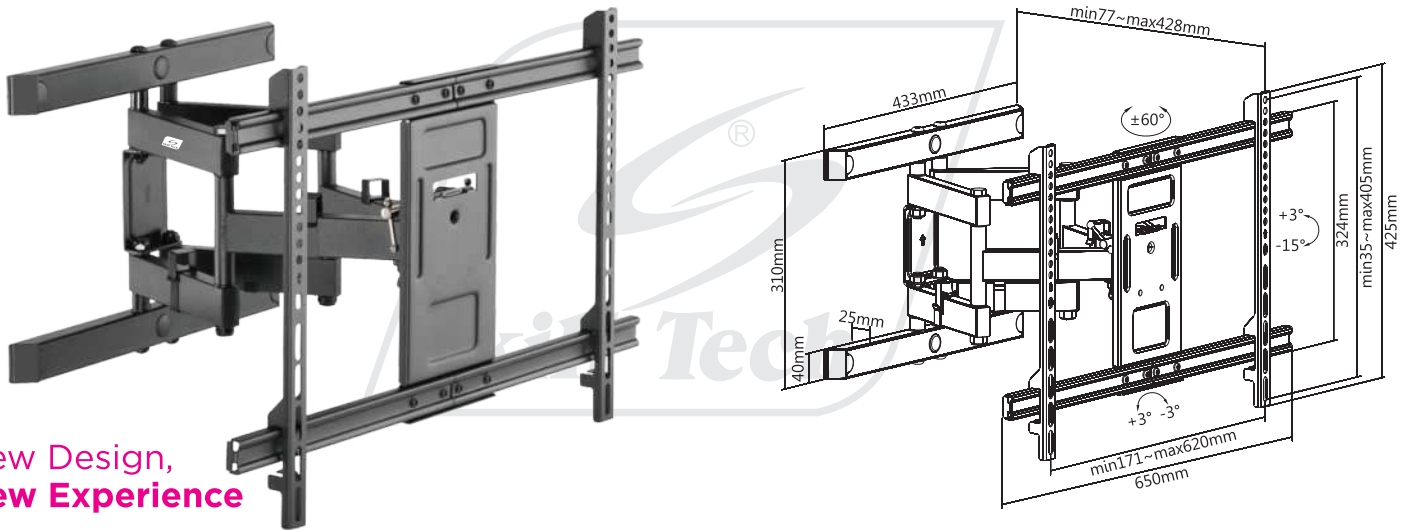

SH 6040P

Full-motion Led/Lcd/curved TV Wall Mount

Suitable for most 37" -80" Screens

New Design,
New Experience

Screen Size
37" ~ 80"

VESA Compatible
200x200 300x200
300x300 400x200
400x300 400x400
600x400

Weight Capacity
60kg/132lbs

Profile to Wall
**77-428mm/
3"-16.8"**

Tilt Range
+3° ~ -15°

Swivel Range
+60° ~ -60°

Screen Level
+3° ~ -3°

Cable Management

Curved TV

Tool-less Tilting
reduces annoying glare and reflections.

Level Adjustment
ensures perfect positioning.

Extendable Arm
offers maximum viewing flexibility.

Cable Management
keeps cables organized and protected.